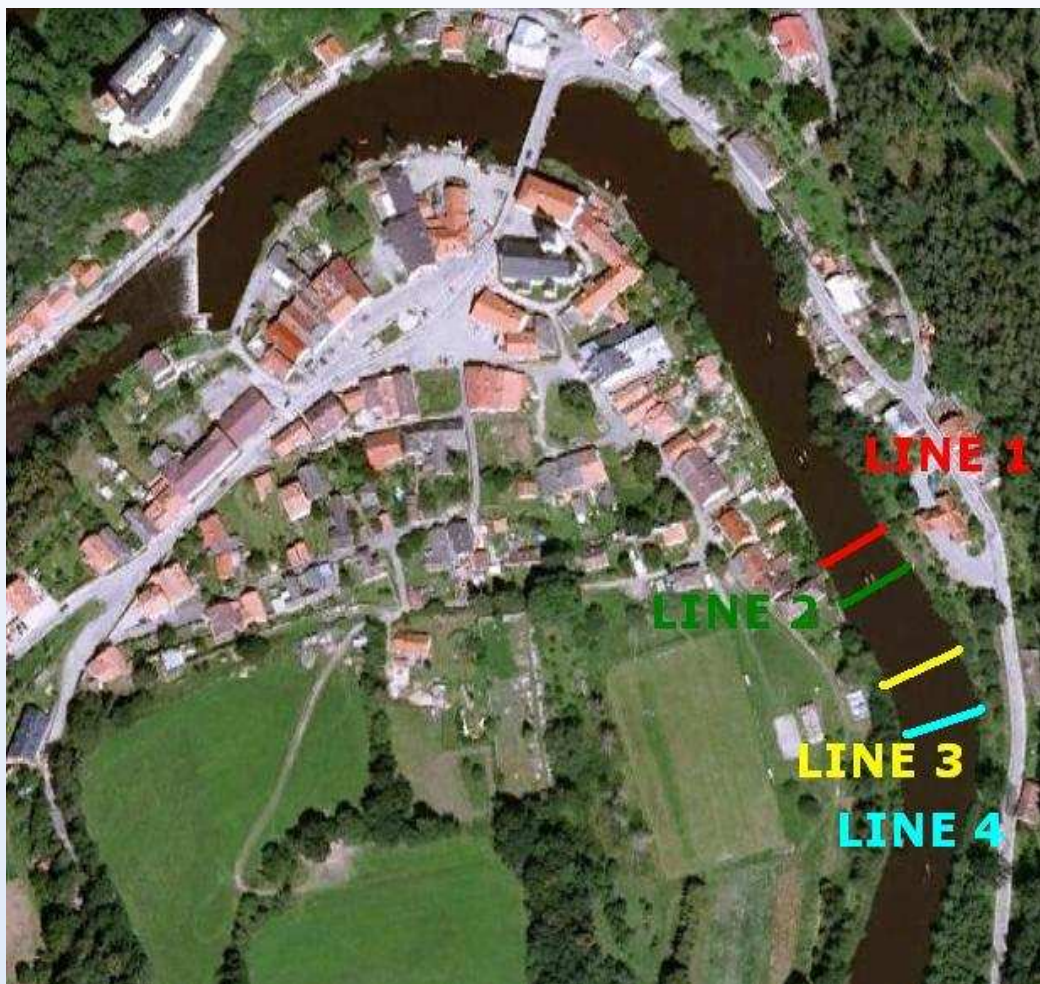

START – ROŽMBERK NAD VLTAVOU

ROŽMBERK NAD VLTAVOU

START 11:15 - LINE 1 – DRAGON BOATS

START 11:20 - LINE 2 – PRAMICE – PUNTS + C5 – C9 - P5M, P5W, C5 - C9

START 11:20 - LINE 3 – RAFTY – RAFTS - R4M, R4W, RX

START 11:20 - LINE 4 – SUP – PADDLEBOARD - SUP (PADDLEBOARD)

Anybody who starts before the starting signal is given an automatic disqualification !!

Za předčasný start budou závodníci diskvalifikováni !!