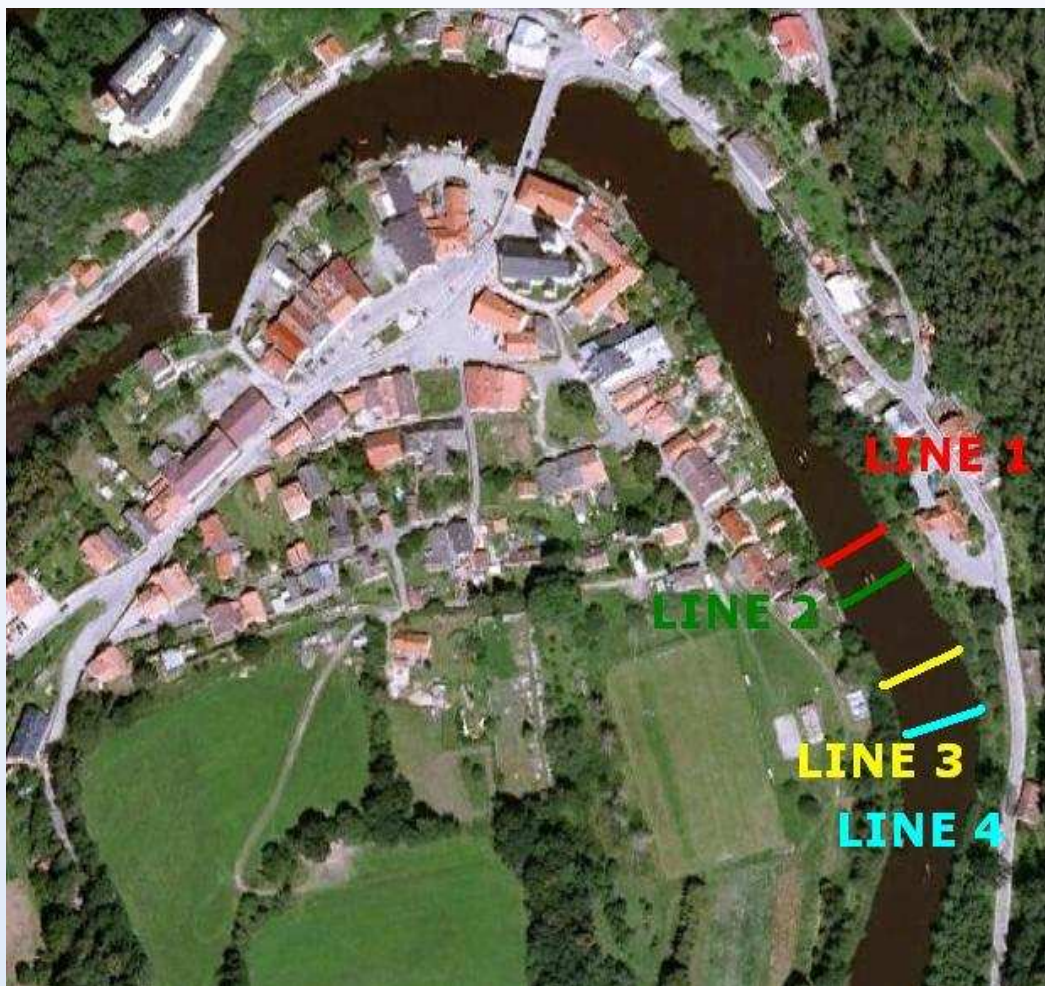

START – ROŽMBERK NAD VLTAVOU

ROŽMBERK NAD VLTAVOU

START 11:00 - LINE 1 – DRAGON BOATS

START 11:05 - LINE 2 – PRAMICE – PUNTS - P5M, P5W

START 11:05 - LINE 3 – RAFTY – RAFTS - R4M, R4W, RX

START 11:05 - LINE 4 – RAFTY – RAFTS – SUP – PADDLEBOARD