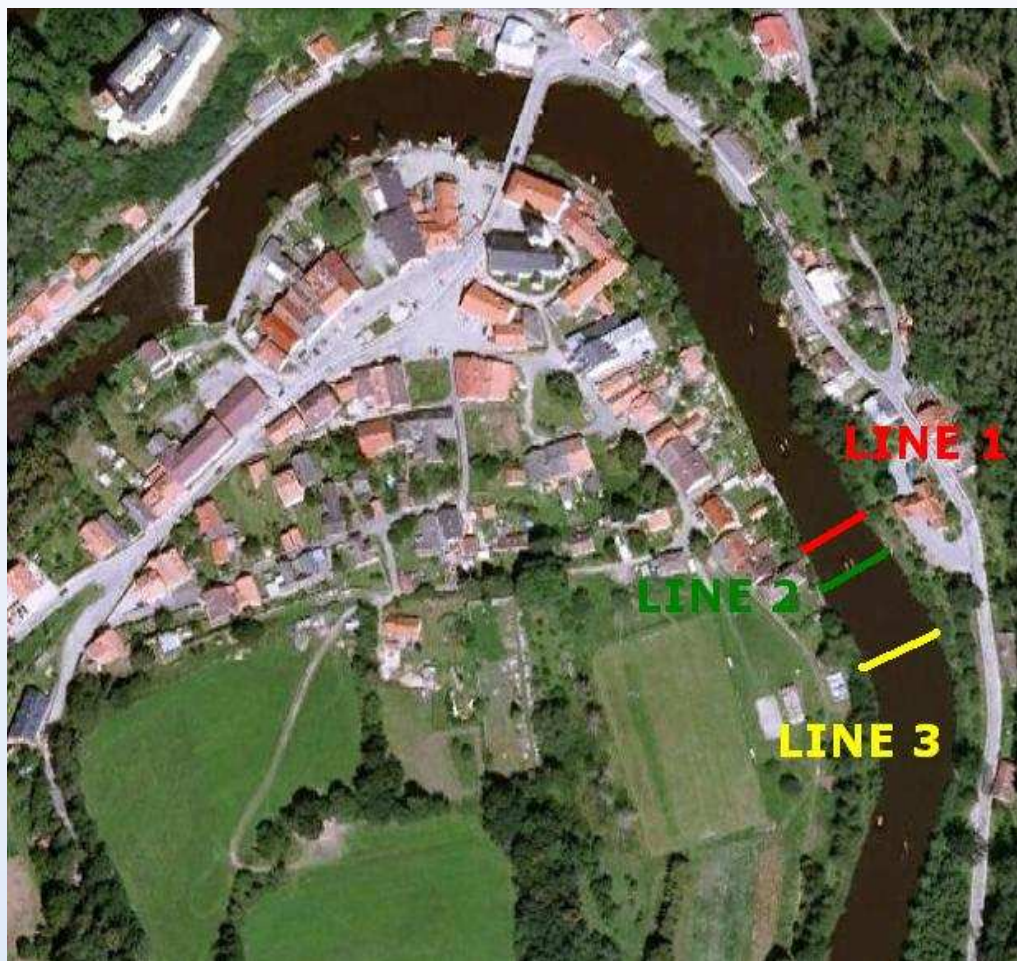

START – ROŽMBERK NAD VLTAVOU

ROŽMBERK NAD VLTAVOU

START 11:00 - LINE 1 – DRAGON BOATS

START 11:05 - LINE 2 – PRAMICE – PUNTS - P5M, P5W

START 11:05 - LINE 3 – RAFTY – RAFTS - R4M, R4W, RX

Anybody who starts before the starting signal is given an automatic disqualification !!